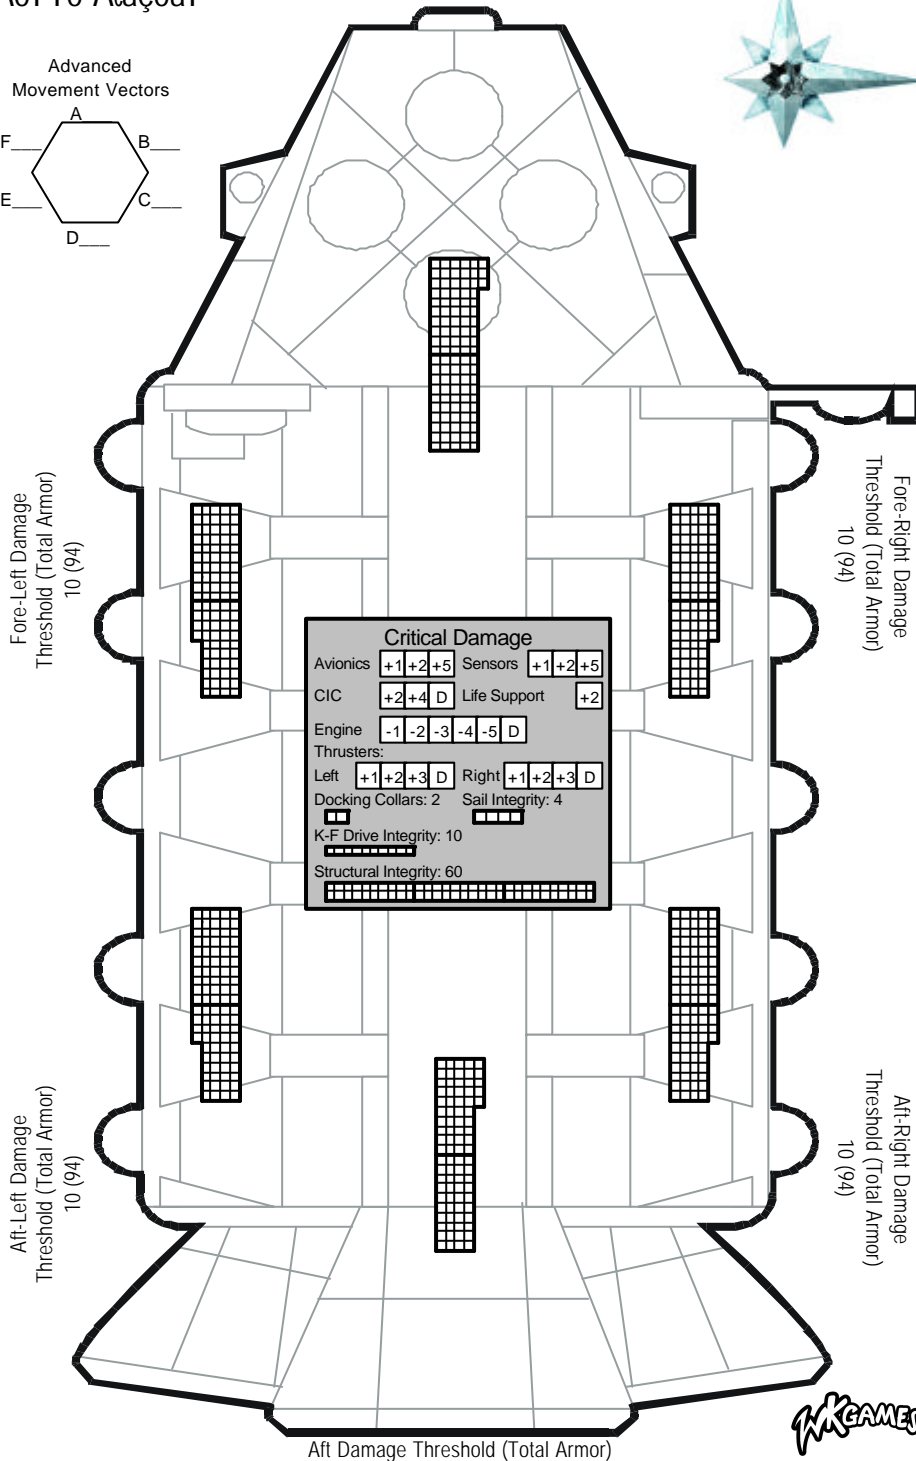

AEROTECH 2™

× Αὐτοῦ ὁ ἄριστος ὁ ἄριστος

Nose Damage Threshold (Total Armor)
11 (103) - Capital Scale

Ἀδελφοὶ Ἀεράριοι

Battle Value: 76.591

9 (85)

Cost: 9.648.716.000

Turn #	1	2	3	4	5	6	7	8	9	10	11	12	13	14	15	16	17	18	19	20
Thrust																				
Velocity																				
Effective Velocity																				
Altitude Level																				
Fuel Pts	10.000																			

Ἀτλάντα Ἀεράριος

Name: **Atalanta (Raider)**

Type: **WarShip**

Mass: **440.000 tons**

Thrust: Safe Thrust: **7** Max Thrust: **11**

Tech: **Inner Sphere / Level 2 / 3067**

Fighters/Small Craft: 6 / 2 Launch Rate: 6 / turn

Life Boats/Escape Pods: 0 / 0 DropShips: 2

Weapons & Equipment Inventory:

Capital weapon ranges, hexes: (0-12) (13-24) (25-40) (41-50)

Capital Class Bay	Loc	Heat	SRV	MRV	LRV	ERV

1 NAC/30	FL/FR	100	30	30	30	--
2 Barracuda	FL/FR	20	4	4	4	4

Standard weapon ranges, hexes: (0-6) (7-12) (13-20) (21-25)

Standard Class Bay	Loc	Heat	SRV	MRV	LRV	ERV

6 LRM 20+Artemis IV	FL/FR